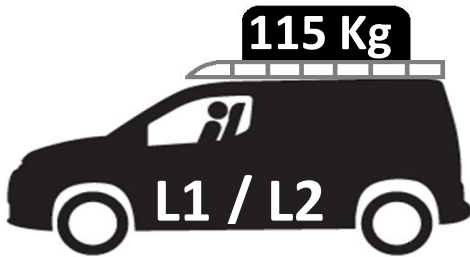

Berlingo III 09/2018 >

Partner III 09/2018 >

Combo 06/2018 >

504138700001

504139700001

- HM8x25 cl 8.8 x 6
- CS 8 x 22 x 6
- [Image of a washer] x 6

- [Image of a hook] 13
- [Image of a cup] 13

- [Image of a screwdriver] 0-20 Nm
- [Image of two people]